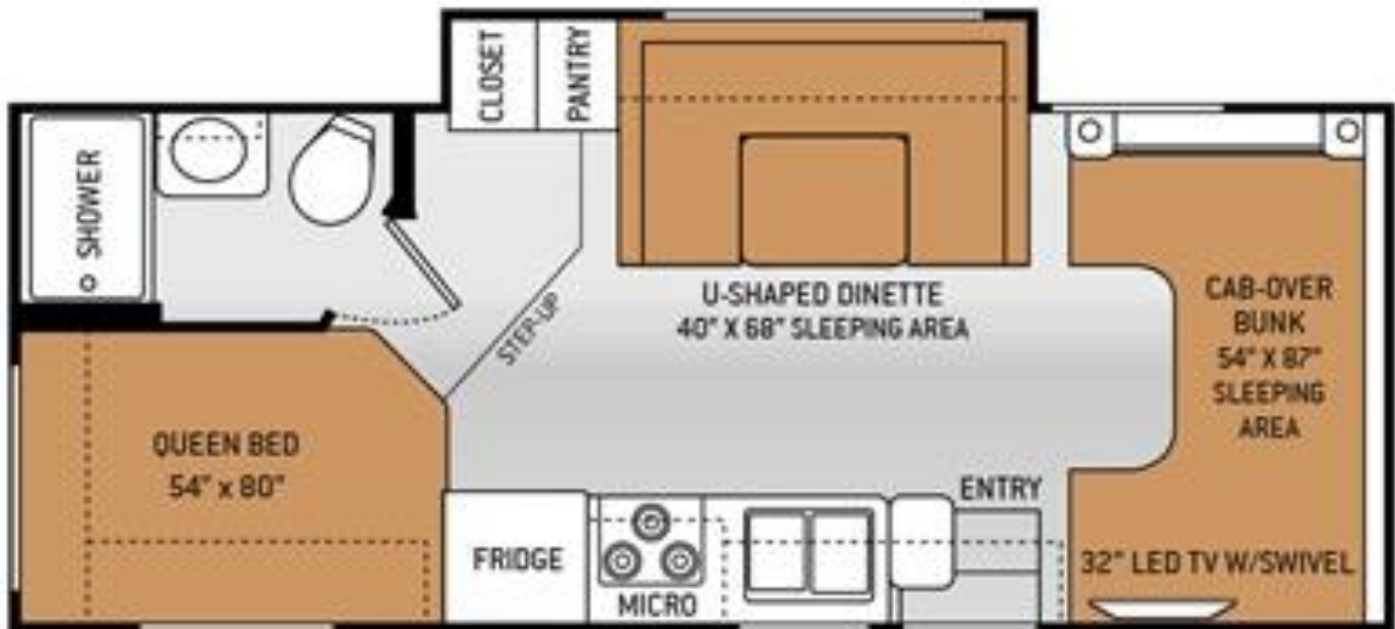

Class C-24ft

Capacity: 4 – 5 people (5 seatbelts)	Fuel Type: Gas
Sleeping Arrangements: <ul style="list-style-type: none"> ▪ Rear corner queen bed ▪ Dinette converts to bed ▪ Bed over cab 	Fuel Capacity: 57gal
	Transmission: Automatic
	Slides: 1
Kitchen/Bathroom: <ul style="list-style-type: none"> ▪ 3-burner stove, oven and microwave ▪ Fridge/Freezer ▪ Enclosed bathroom with stand-up shower, sink and flush toilet 	Generator: Yes
	Furnace: Yes
	Power Supply: 12/110V
	Awning: Yes
	Grey Tank: 39gal
	Black Tank: 25gal
	TV/DVD Player
Smoke and CO Detectors	Radio/CD Player
Air Conditioning in Driver and Main	Back up camera