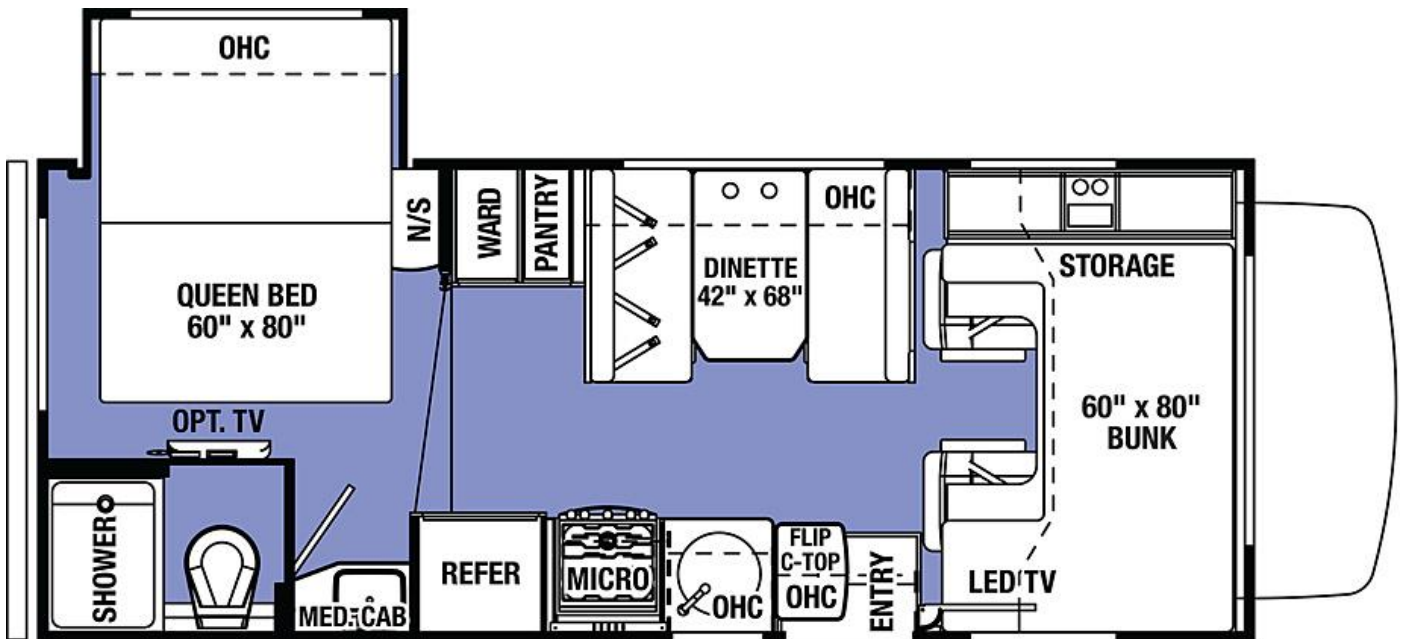

# Class C-22ft

<b>Capacity:</b> 2 – 4 people (4 seatbelts)	<b>Fuel Type:</b> Gas
<b>Sleeping Arrangements:</b>	<b>Fuel Capacity:</b> 57gal
	<b>Transmission:</b> Automatic
	<b>Slides:</b> 1
<b>Kitchen/Bathroom:</b>	<b>Generator:</b> Yes
	<b>Furnace:</b> Yes
	<b>Power Supply:</b> 12/110V
	<b>Awning:</b> Yes
	<b>Grey Tank:</b> 32gal
	<b>Black Tank:</b> 27gal
	TV/DVD Player
Smoke and CO Detectors	Radio/CD Player
Air Conditioning in Driver and Main	Back up camera